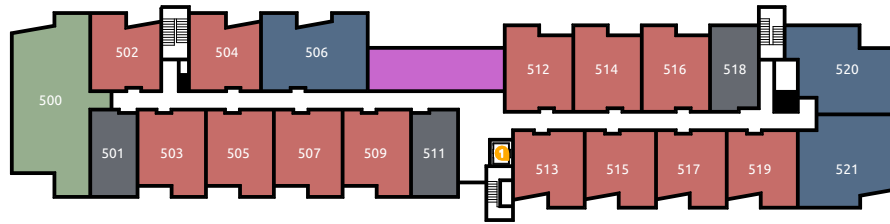

BUILDING MAP
**Patina Flats at
 The Foundry**

UNIT TYPE

- Studio
- 1 Bedroom
- 1.5 Bedrooms
- 2 Bedrooms
- 3 Bedrooms

AMENITIES

- Leasing Office
- Future Retail
- Fitness
- Executive Lounge & Rooftop Deck

FEATURES

- 1 Elevator
- 2 Lobby
- 3 Mail
- 4 Restroom
- 5 Trash

<http://www.patinaflats.com>
 970-672-1013

246 N Cleveland Ave.
 Loveland, CO 80537

Levels 1-5

CLEVELAND BUILDING

LINCOLN BUILDING

CLEVELAND BUILDING