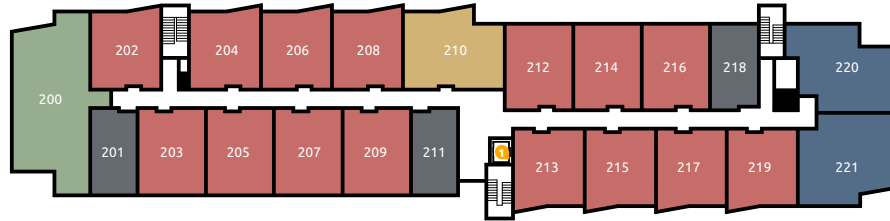

CLEVELAND BUILDING